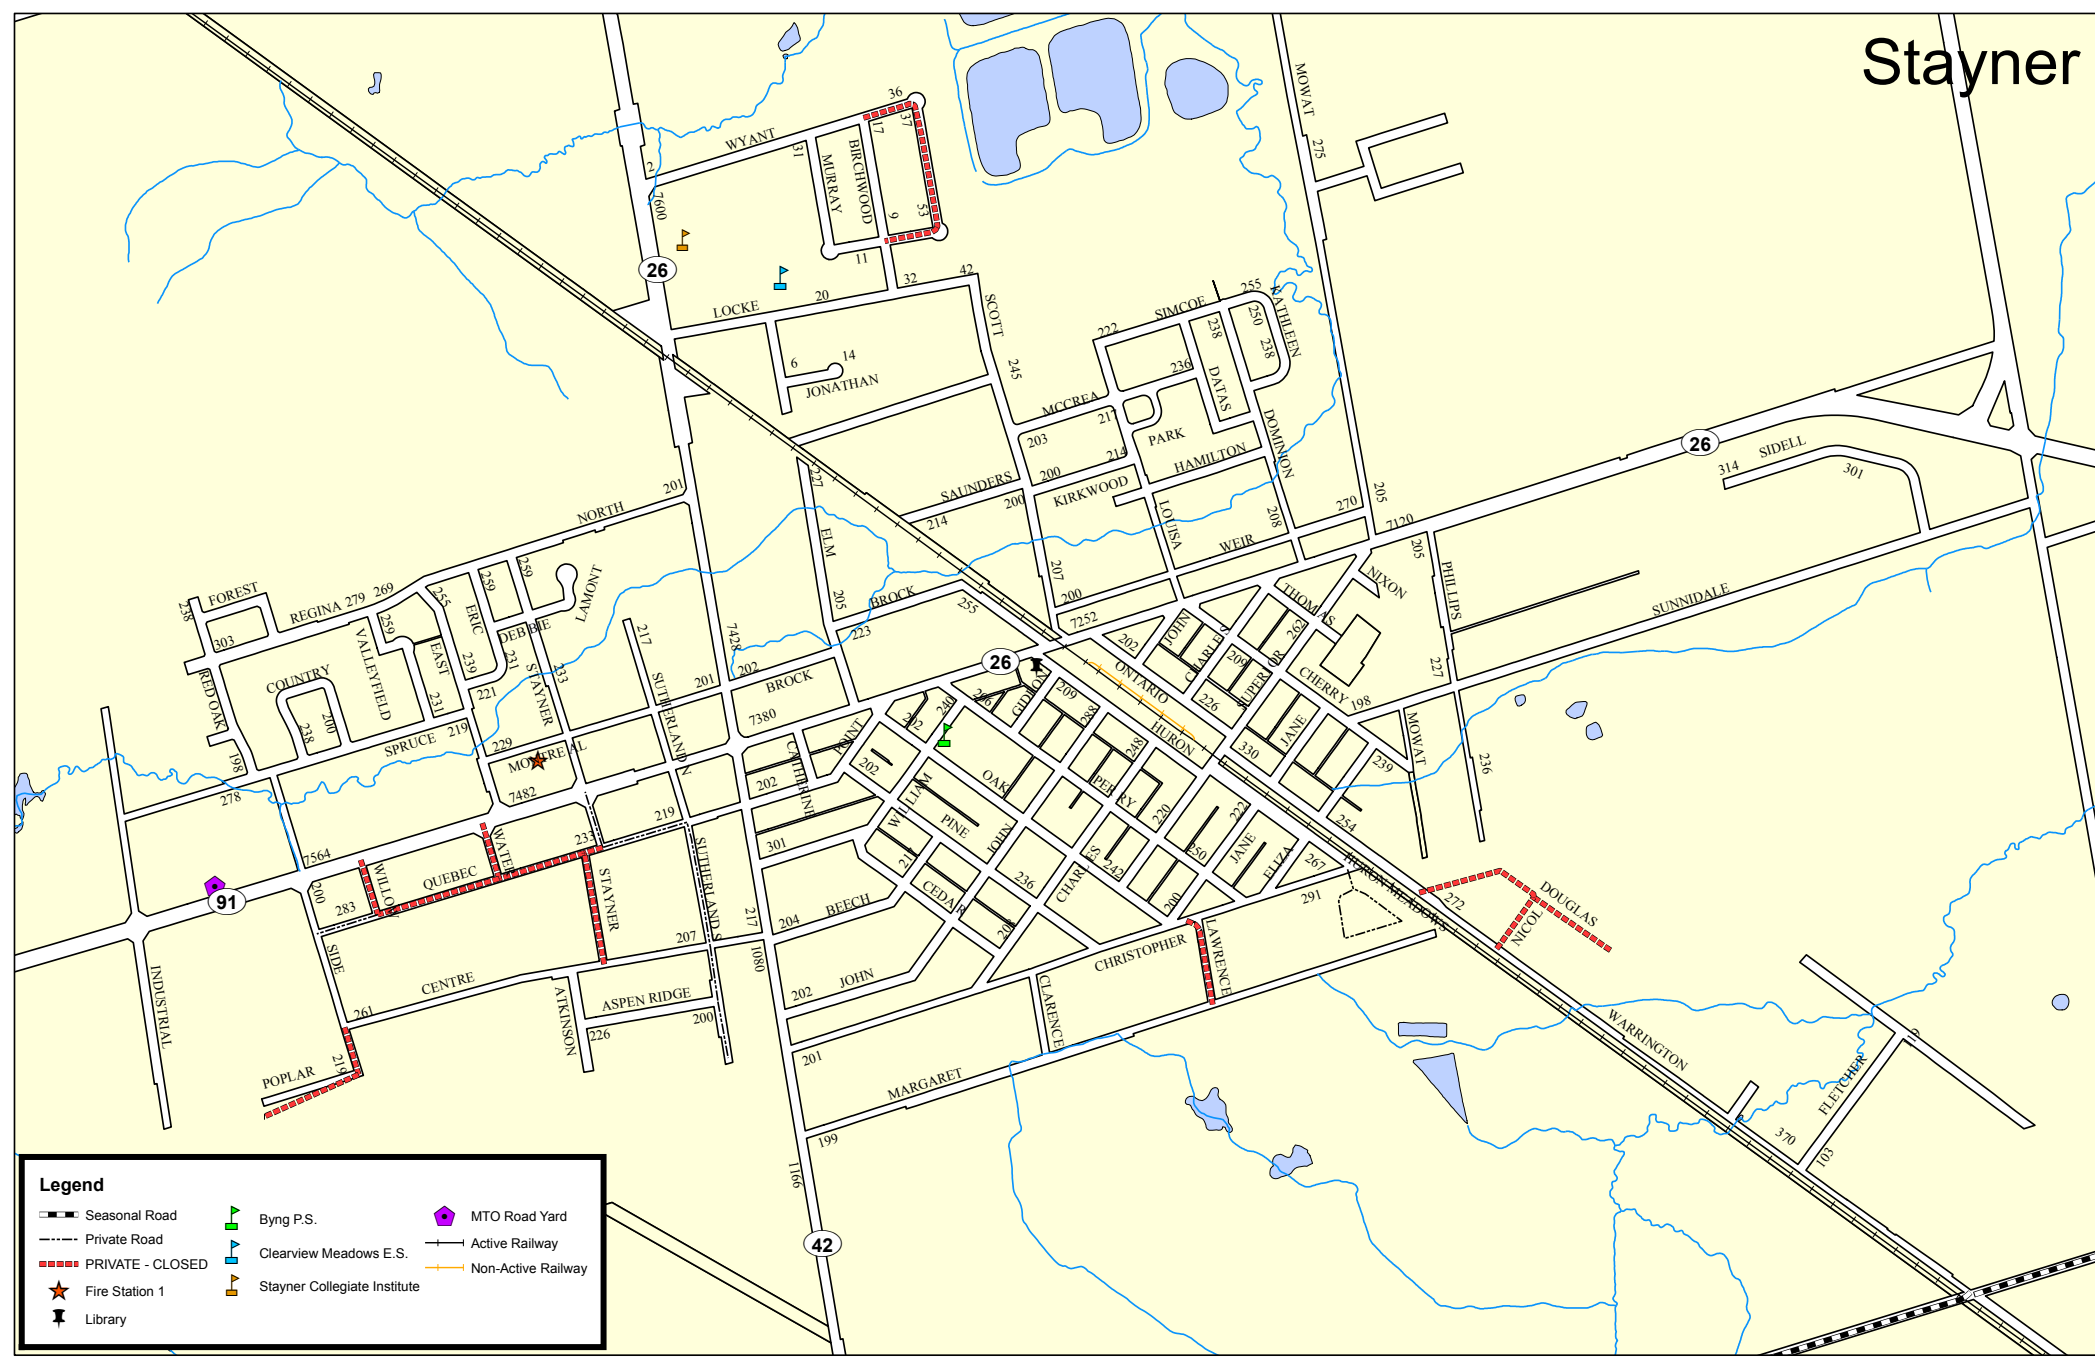

Stayner

Legend

| | | |
|------------------|------------------------------|--------------------|
| Seasonal Road | Byng P.S. | MTO Road Yard |
| Private Road | Clearview Meadows E.S. | Active Railway |
| PRIVATE - CLOSED | Stayner Collegiate Institute | Non-Active Railway |
| Fire Station 1 | Library | |