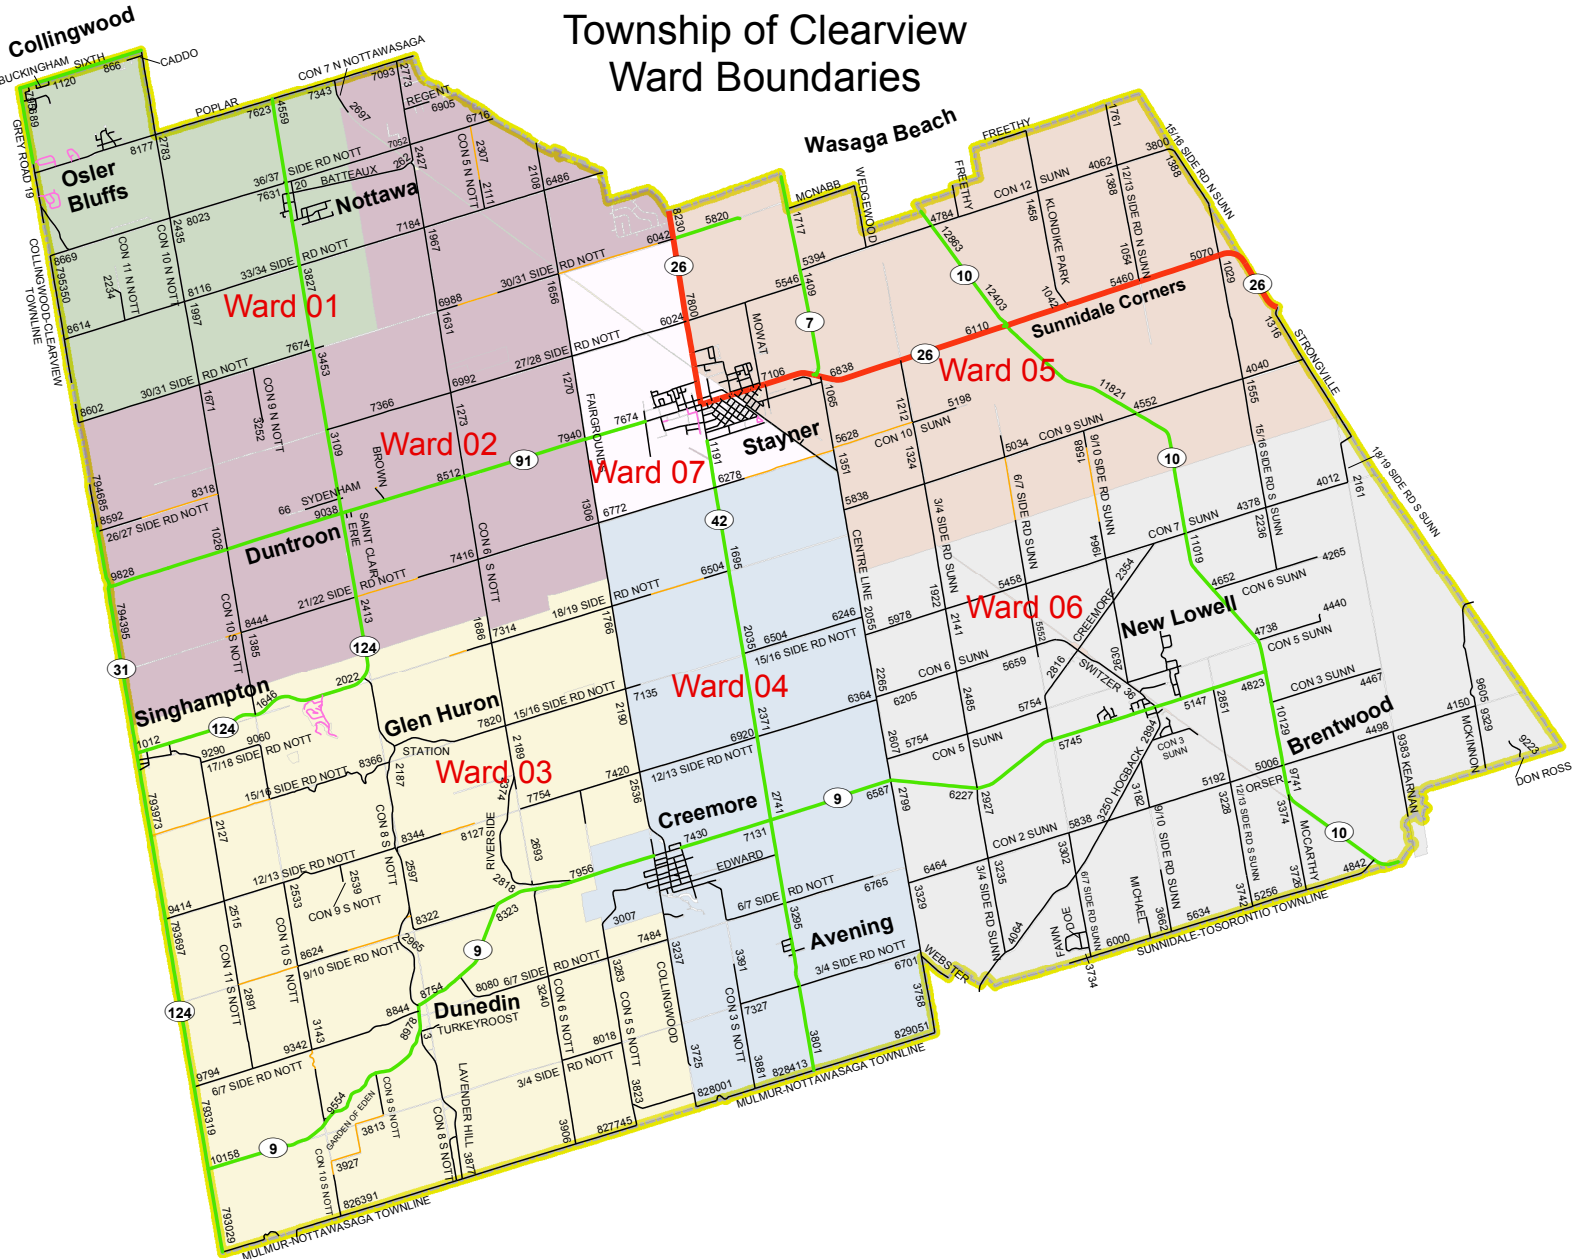

Township of Clearview Ward Boundaries

Legend	
	Ward 1
	Ward 2
	Ward 3
	Ward 4
	Ward 5
	Ward 6
	Ward 7